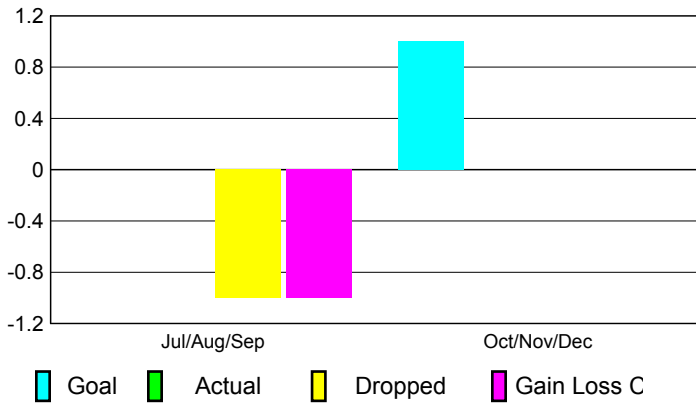

2010-2011 GMT Reports for District (or Undistricted) **District 20 R1**

GMT: **ED J LECIUS**

Location: **NEW YORK**

GMT CA: **1**

CLUBS

**Club Results
2010-2011**

**Clubs
2009-2010**

Month	New Club Goal	Actual New Clubs	Actual Dropped Clubs	Gain/Loss of Clubs	Gain/Loss of Clubs
Jul/Aug/Sep	0	0	-1	-1	0
Oct/Nov/Dec	1	0	0	0	0
Totals	1	0	-1	-1	0

Club Results 2010-2011

Goal, New, Dropped, Gain/Loss

Comparison of Club Gain/Loss

Current Year Compared to the Previous Year

YTD Status Quo Clubs 2010-2011

Status Quo Clubs Compared to Status Quo Members

MEMBERSHIP