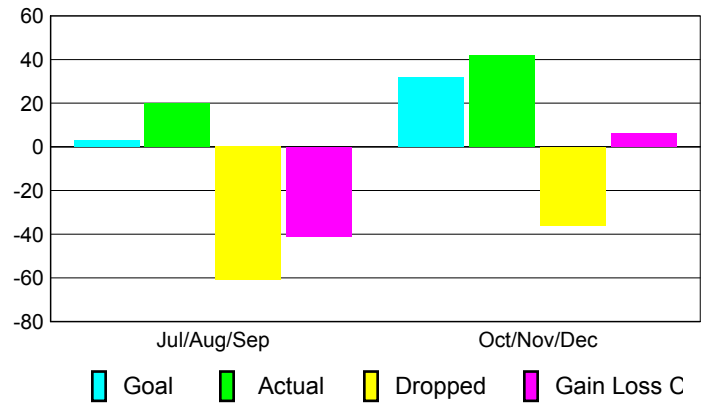

Membership Results 2010-2011

Goal, New, Dropped, Gain/Loss